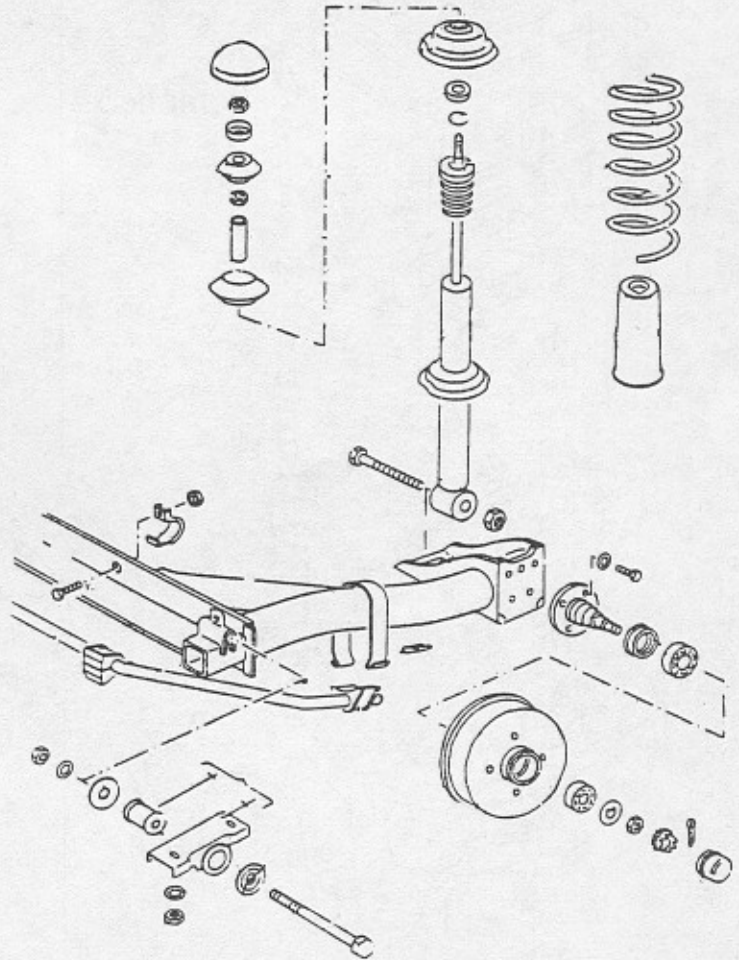

RABBIT & SCIROCCO
ENGINE

SUSPENSION

Front Strut Assy.

Rear

MANUAL TRANSMISSION CASE

AUTOMATIC TRANSMISSION CASE

Manual Transmission Gears

REAR END ASSEMBLY